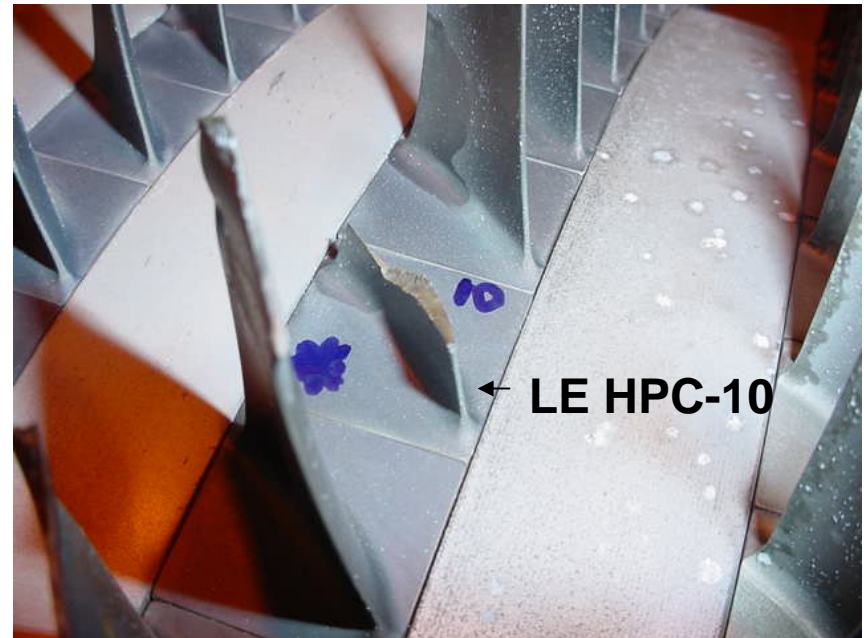

Part 2 Investigating FOD Damage

Event #4

HPC-10 Blade Failure

Event #4 HPC-10 Blade Failure

- Loud bang during flight
- Engine shut down
- HPC-10 blade found broken

Damage AFT of HPC-10 Heavy

Light Damage HPC-1 thru HPC-9